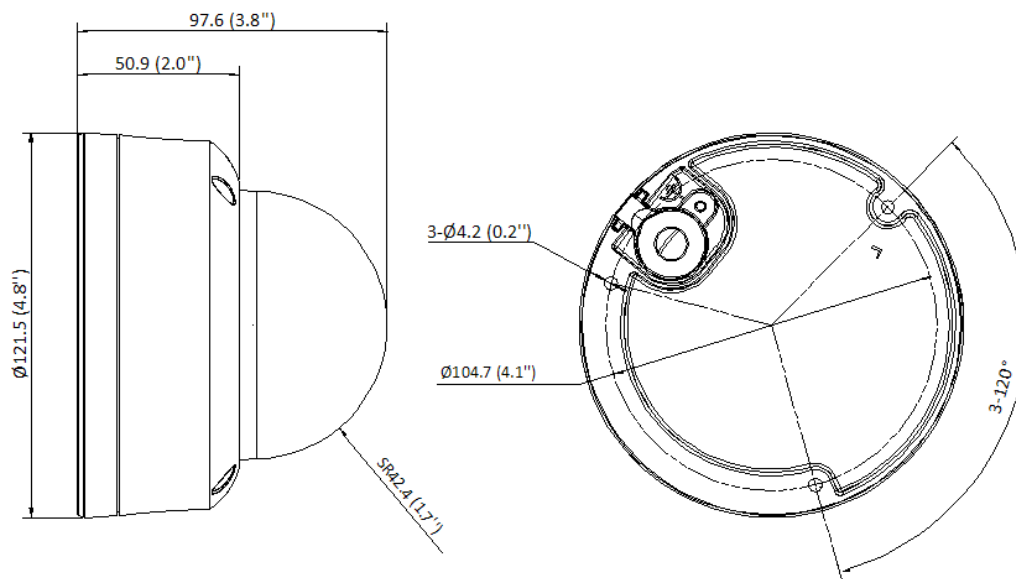

www.hikvision.com

▪ Specification

Camera	
Image Sensor	1/2.8" Progressive Scan CMOS
Max. Resolution	2560 × 1440
Min. Illumination	Color: 0.001 Lux @ (F1.0, AGC ON), 0 Lux with light
Shutter Time	1/3 s to 1/100,000 s
Day & Night	24/7 color imaging
Angle Adjustment	Pan: 0° to 355°, tilt: 0° to 75°, rotate: 0° to 355°
Lens	
Lens Type	Fixed focal lens, 2.8 and 4 mm optional
Focal Length & FOV	2.8 mm, horizontal FOV 96°, vertical FOV 52°, diagonal FOV 113° 4 mm, horizontal FOV 76°, vertical FOV 41°, diagonal FOV 89°
Lens Mount	M12
Iris Type	Fixed
Aperture	F1.0
Depth of Field	2.8 mm: 2 m to ∞ 4 mm: 2.7 m to ∞
DORI	
DORI	2.8 mm, D: 64 m, O: 25 m, R: 13 m, I: 6 m 4 mm, D: 77 m, O: 30 m, R: 15 m, I: 7 m
Illuminator	
Supplement Light Type	White Light
Supplement Light Range	Up to 30 m
Smart Supplement Light	Yes
Video	
Main Stream	50 Hz: 20 fps (2560 × 1440) 25 fps (1920 × 1080, 1280 × 720) 60 Hz: 20 fps (2560 × 1440) 30 fps (1920 × 1080, 1280 × 720)
Sub-Stream	50 Hz: 25 fps (1280 × 720, 640 × 480, 640 × 360) 60 Hz: 30 fps (1280 × 720, 640 × 480, 640 × 360)
Video Compression	Main stream: H.265+/H.265/H.264+/H.264, Sub-stream: H.265/H.264/MJPEG
Video Bit Rate	32 Kbps to 8 Mbps
H.264 Type	Baseline Profile, Main Profile, High Profile
H.265 Type	Main Profile
Bit Rate Control	CBR, VBR
Region of Interest (ROI)	1 fixed region(s) for main stream

Environment	CE-RoHS: 2011/65/EU, WEEE: 2012/19/EU, Reach: Regulation (EC) No 1907/2006
Protection	IP67: IEC 60529-2013, IK08: IEC 62262:2002

▪ Available Model

HWI-D149H (2.8/4 mm)

▪ Dimension

Unit: mm (inch)